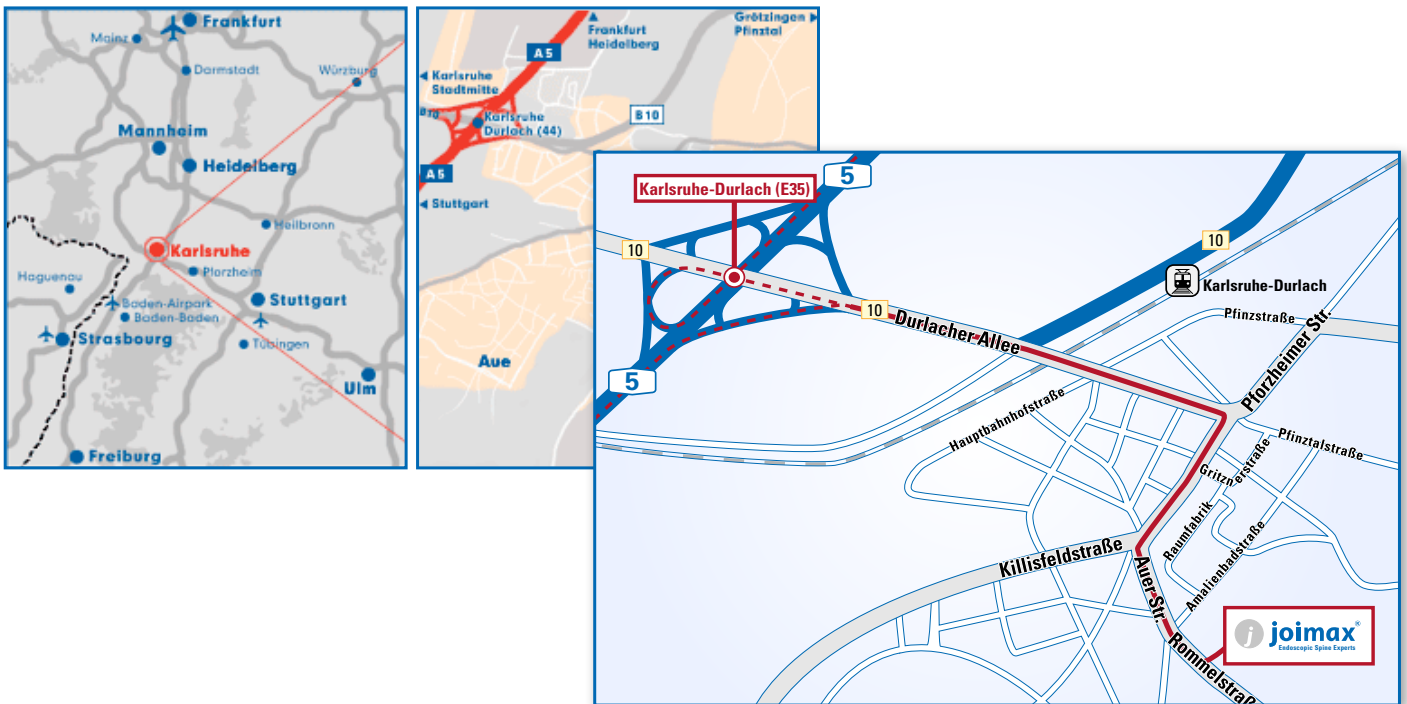

How to find joimax[®]

... by car:

- > leave the A5 at exit 44 Karlsruhe - Durlach towards B10, Ka Durlach, Bretten
- > follow the road for about 200 meters (Durlacher Allee)
- > at the first traffic light turn right into the Ernst-Friedrich-Straße and follow the road
- > after approx. 90 m turn left into the Auer-Str
- > follow the road into the Rommelstraße
- > turn into the first entrance on the left side

... with public transportation services:

- > from Karlsruhe Main Railway Station, use streetcar/ tram number 2 (blue) direction Wolfartsweier
- > get off at stop „Killisfeldstraße“ and turn left into the Auer-Str
- > Follow this road for 350 m into the Rommelstraße
- > Turn into the first entrance on the left side
- > joimax[®] GmbH is located in building RaumFabrik 61

... next airports:

- > Frankfurt International Airport, 75 min. by car from joimax office, or 60 min. by ICE from Airport Railway Station to Karlsruhe Main Station
- > Stuttgart Airport, 60 min. by car
- > Straßbourg/France Airport, 75 min. by car
- > Baden Airpark for regional flights only, 25 min. by car